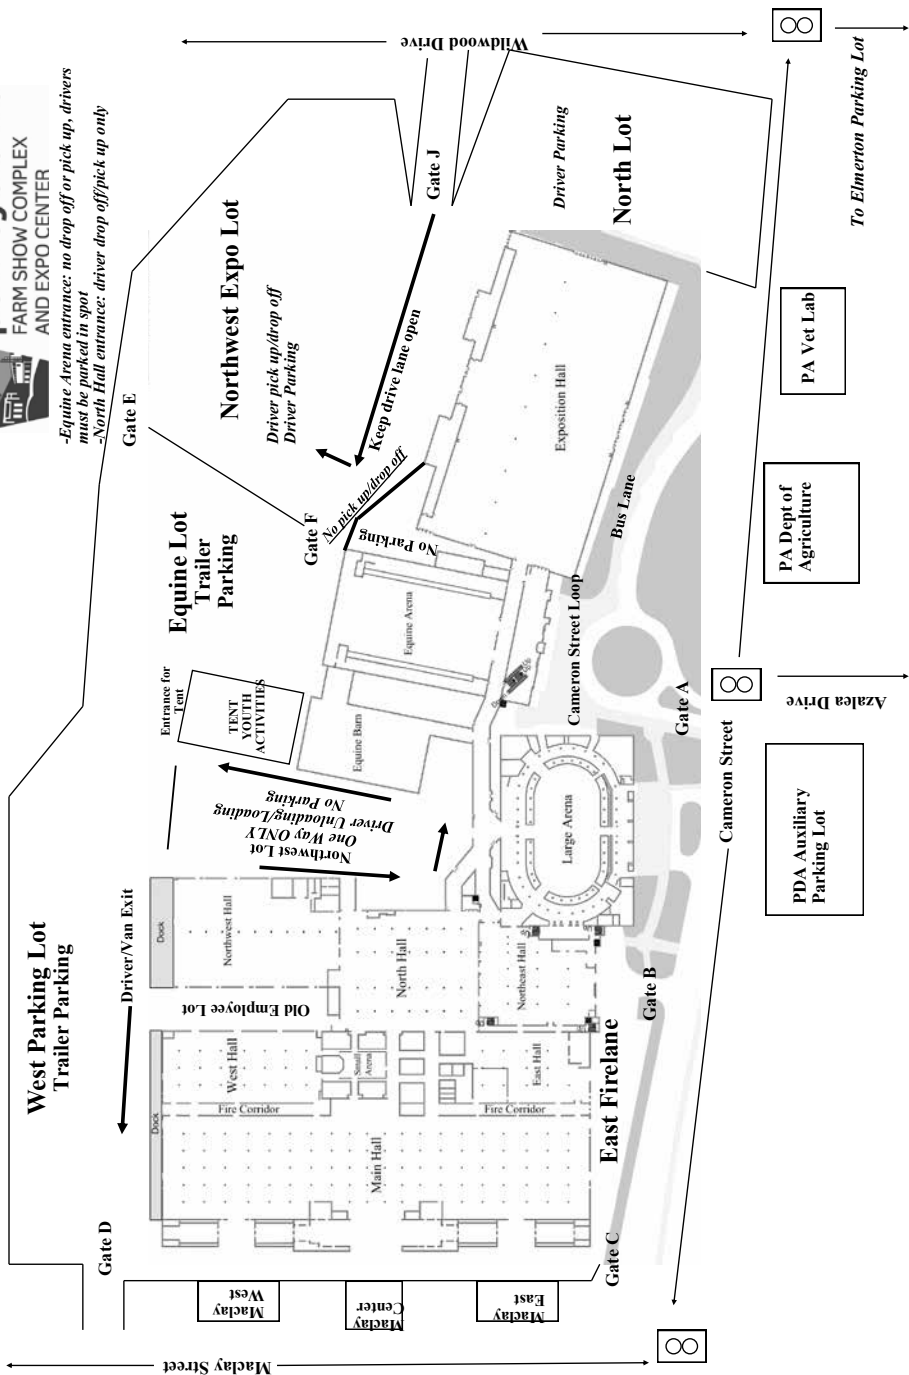

pennsylvania
FARM SHOW COMPLEX
AND EXPO CENTER
-Equine Arena entrance: no drop off or pick up, drivers must be parked in spot
-North Hall entrance: driver drop off/pick up only