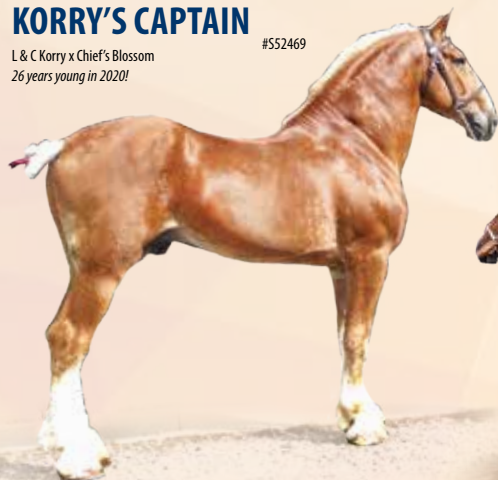

KORRY'S CAPTAIN

#552469

Service Fee: $1,500

*Congratulations to the Omdorffs
on their success with their Captain daughter,*